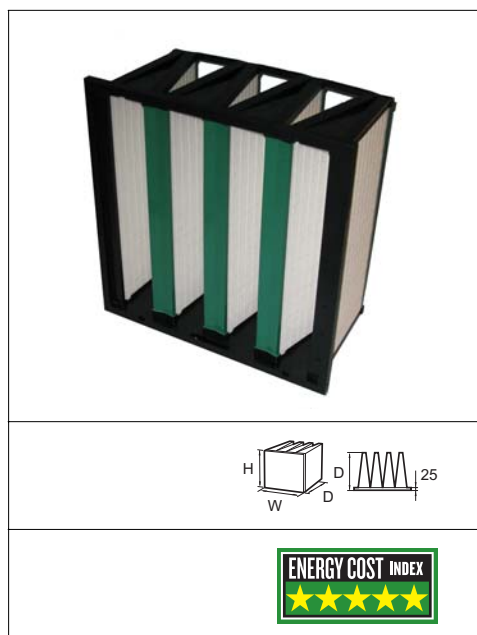

Rigid Filters

Durafil® ES

Advantages

- Durafil ES² is second generation with improved performance resulting in the Lowest Life-Cycle Cost (LCC) filter available
- Longest lasting high efficiency filter
- Fine fiber ensures that filter will maintain its efficiency throughout its life in the system
- Lowest initial pressure drop of any ASHRAE grade high efficiency air filter

Description: High capacity, high efficiency, V-style air filter in an all plastic enclosing frame.

Typical applications: Built-up filter banks, rooftops, split systems, free-standing units, package systems and air handlers.

Efficiency: MERV 11, MERV 13, MERV 14, MERV 16 and MERV-A of 11, 13, 14 and 16 respectively.

Media: Microfine glass media in a minipleat design formed into multiple V-bank media packs.

Recommended final pressure drop: 1.50" w.g. when operated at 500 fpm. System design may dictate alternative changeout point.

Temperature: Maximum continuous operating temperature of 175° F (79° C).

Ratings: ECI value of five stars, UL 900.

See Literature 1515 for more details.

Part Number	Model Number	MERV & MERV-A	Nominal Size (H x W x D inches)	Actual Size (H x W x D inches)	Rated Airflow (cfm)	Initial Resistance (inches w.g.)	Media Area (sq. ft.)
855080-014	DU4V-ES-2424-MV16	MERV 16	24 x 24 x 12	23.38 x 23.38 x 12.38	2000	0.60	200
855080-030	DU4V-ES-2024-MV16	MERV 16	20 x 24 x 12	19.38 x 23.38 x 12.38	1500	0.60	160
855080-021	DU4V-ES-1224-MV16	MERV 16	12 x 24 x 12	11.38 x 23.38 x 12.38	1000	0.60	100
855080-188	DU4V-ES-2020-MV16	MERV 16	20 x 20 x 12	19.38 x 19.38 x 12.38	1250	0.80	125
855080-009	DU4V-ES-2424-MV14	MERV 14	24 x 24 x 12	23.38 x 23.38 x 12.38	2000	0.27	200
855080-006	DU4V-ES-2024-MV14	MERV 14	20 x 24 x 12	19.38 x 23.38 x 12.38	1500	0.27	160
855080-003	DU4V-ES-1224-MV14	MERV 14	12 x 24 x 12	11.38 x 23.38 x 12.38	1000	0.27	100
855080-065	DU4V-ES-2020-MV14	MERV 14	20 x 20 x 12	19.38 x 19.38 x 12.38	1250	0.33	125
855080-008	DU4V-ES-2424-MV13	MERV 13	24 x 24 x 12	23.38 x 23.38 x 12.38	2000	0.25	200
855080-005	DU4V-ES-2024-MV13	MERV 13	20 x 24 x 12	19.38 x 23.38 x 12.38	1500	0.25	160
855080-002	DU4V-ES-1224-MV13	MERV 13	12 x 24 x 12	11.38 x 23.38 x 12.38	1000	0.25	100
855080-066	DU4V-ES-2020-MV13	MERV 13	20 x 20 x 12	19.38 x 19.38 x 12.38	1250	0.32	125
855080-007	DU4V-ES-2424-MV11	MERV 11	24 x 24 x 12	23.38 x 23.38 x 12.38	2000	0.21	200
855080-004	DU4V-ES-2024-MV11	MERV 11	20 x 24 x 12	19.38 x 23.38 x 12.38	1500	0.21	160
855080-001	DU4V-ES-1224-MV11	MERV 11	12 x 24 x 12	11.38 x 23.38 x 12.38	1000	0.21	100
855080-063	DU4V-ES-2020-MV11	MERV 11	20 x 20 x 12	19.38 x 19.38 x 12.38	1250	0.27	125